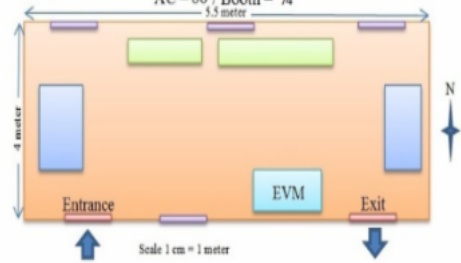

Key MAP View

Char Nrishingapur Prathamick Vidyalaya, Room No. 2
AC - 86 / Booth - 74

Minimum Basic Facilities				
Water	Ramp	Plug point	Toilet	Health care
√	√	√	√	√