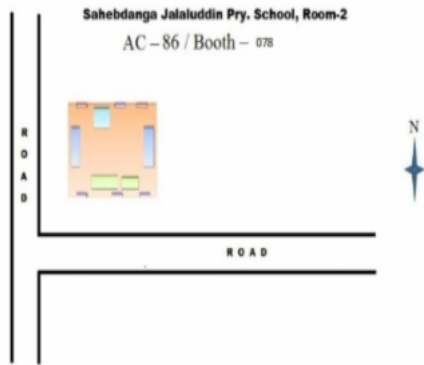

Nazri Naksha

Google Map View

Sahebdanga Jalaluddin Pry. School, Room-2
AC_86 / Booth no.- 078

Polling Station Building Front View

Polling Station Front View

Cad View

Key MAP View