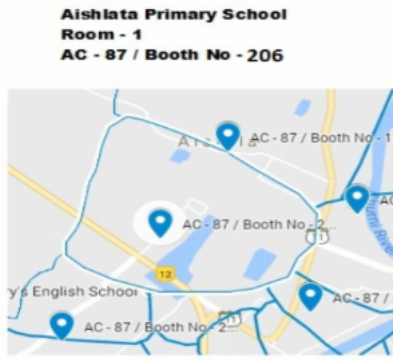

Nazri Naksha

Google Map View