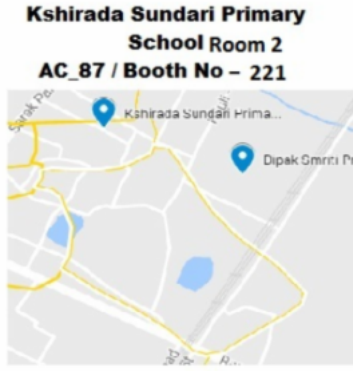

Nazri Naksha

Google Map View