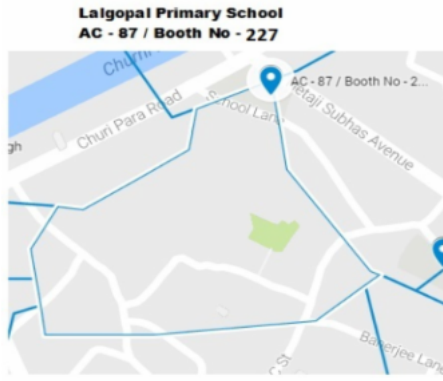

Nazri Naksha

Google Map View