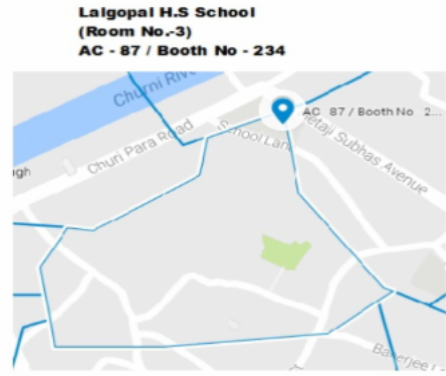

Nazri Naksha

Google Map View