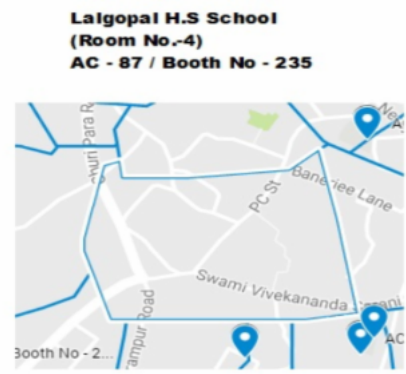

Nazri Naksha

Google Map View