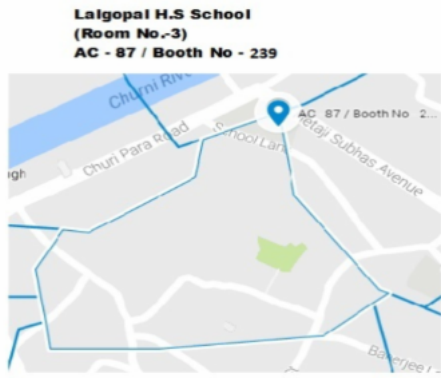

Nazri Naksha

Google Map View