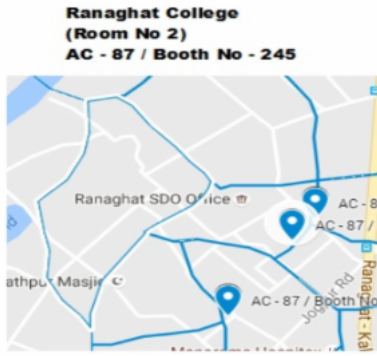

Nazri Naksha

Google Map View