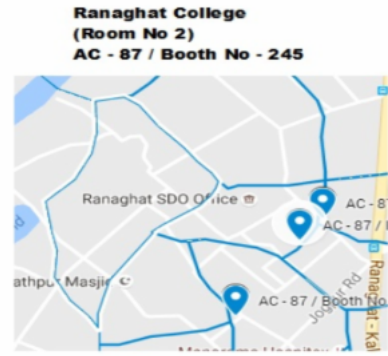

Nazri Naksha

Google Map View