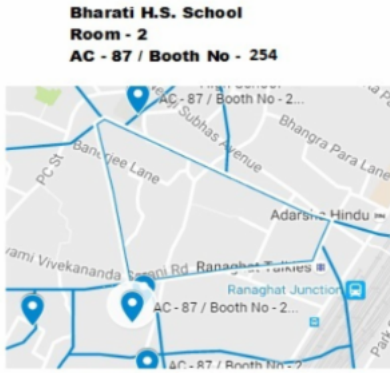

Nazri Naksha

Google Map View