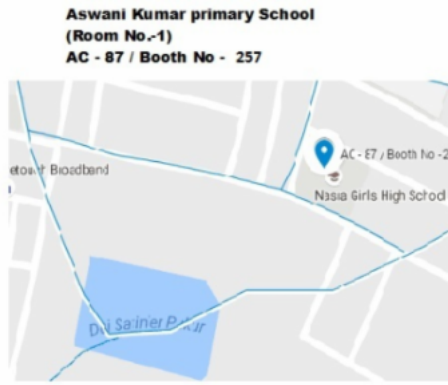

Nazri Naksha

Google Map View