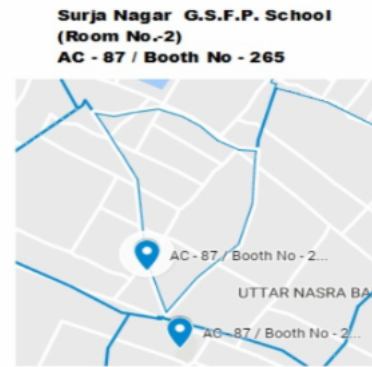

Nazri Naksha

Google Map View