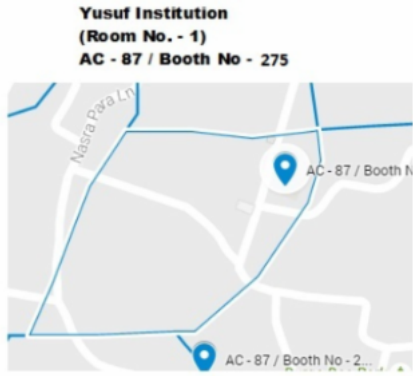

Nazri Naksha

Google Map View