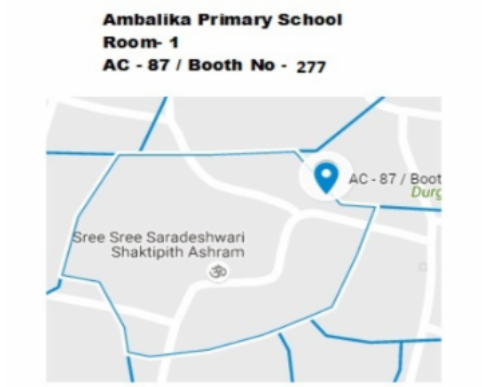

Nazri Naksha

Google Map View