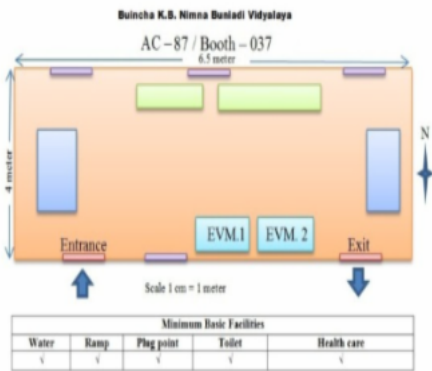

Nazri Naksha

Google Map View

Polling Station Building Front View

Polling Station Front View

Cad View

Key MAP View