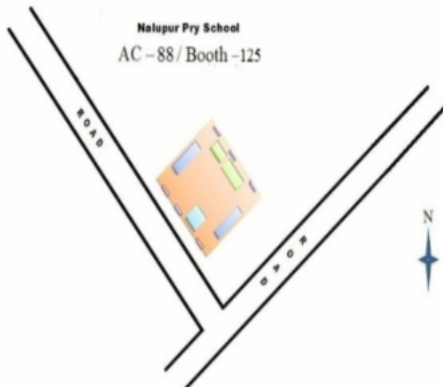

Nazri Naksha

Google Map View

Polling Station Building Front View

Polling Station Front View

Cad View

Key MAP View