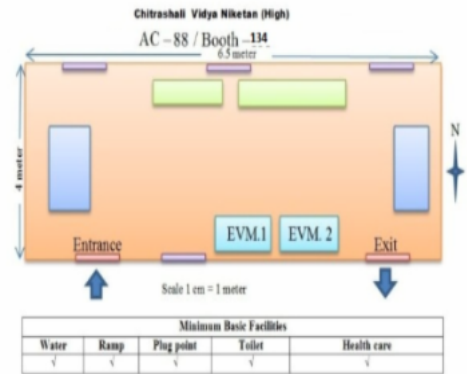

Cad View

Key MAP View

Chitrashali Vidya Niketan (High)
AC - 88 / Booth - 134