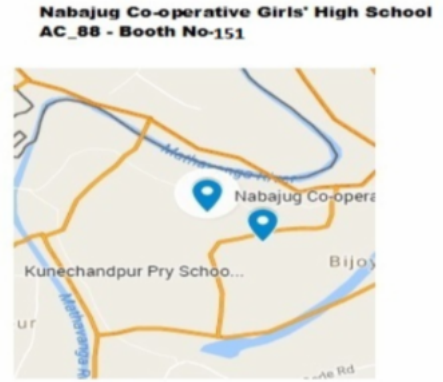

Nazri Naksha

Google Map View