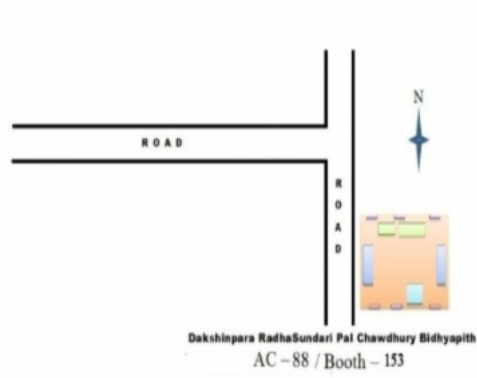

Nazri Naksha

Google Map View