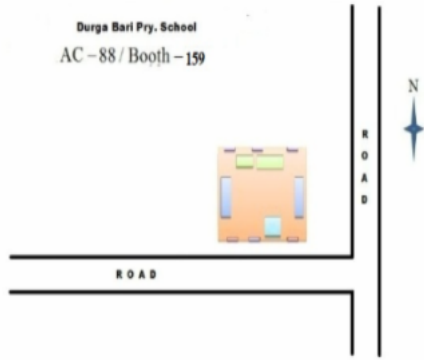

Nazri Naksha

Google Map View