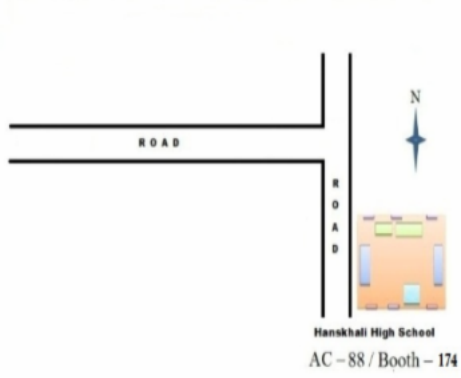

Nazri Naksha

Google Map View