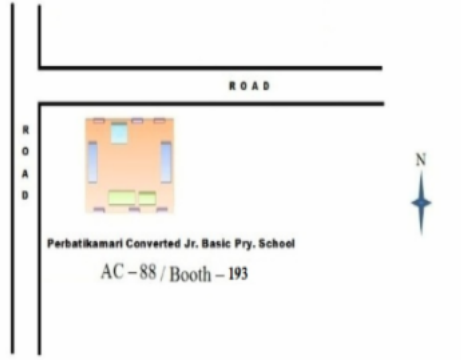

Nazri Naksha

Google Map View