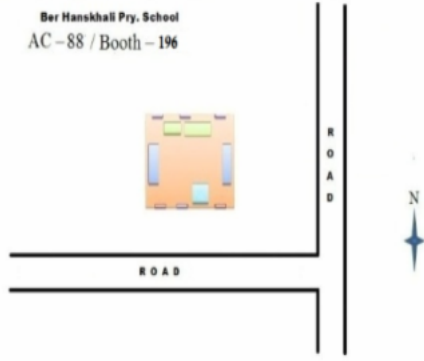

Nazri Naksha

Google Map View