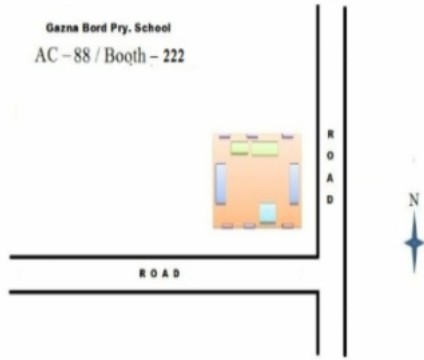

Nazri Naksha

Google Map View