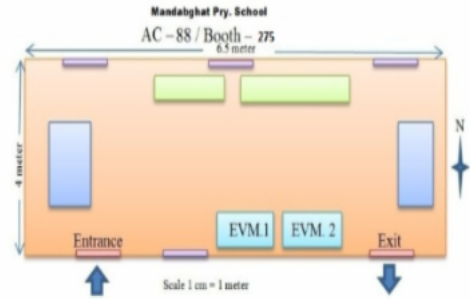

Cad View

Key MAP View

Mandabghat Pry. School
AC - 88 / Booth - 275

Minimum Basic Facilities				
Water	Ramp	Plug point	Toilet	Health care
✓	✓	✓	✓	✓