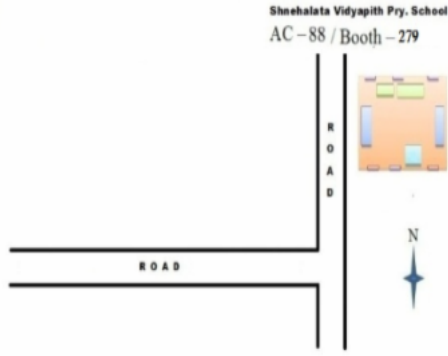

Nazri Naksha

Google Map View