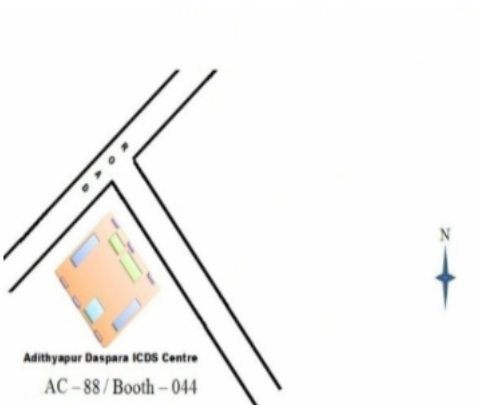

Nazri Naksha

Google Map View

Polling Station Building Front View

Polling Station Front View

Cad View

Key MAP View