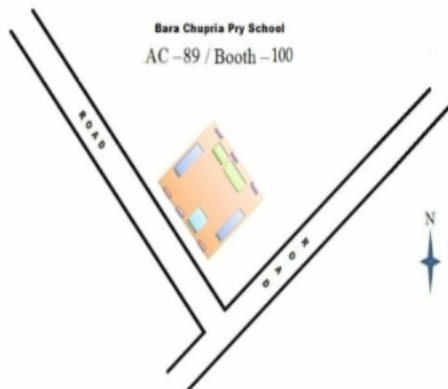

Nazri Naksha

Google Map View

Polling Station Building Front View

Polling Station Front View

Cad View

Key MAP View