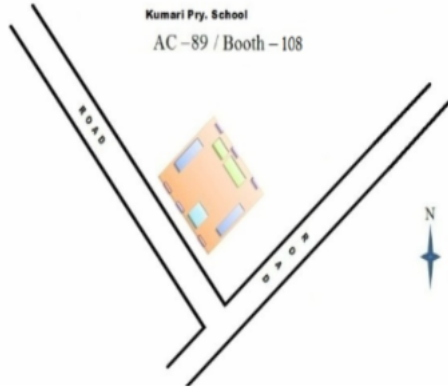

Nazri Naksha

Google Map View