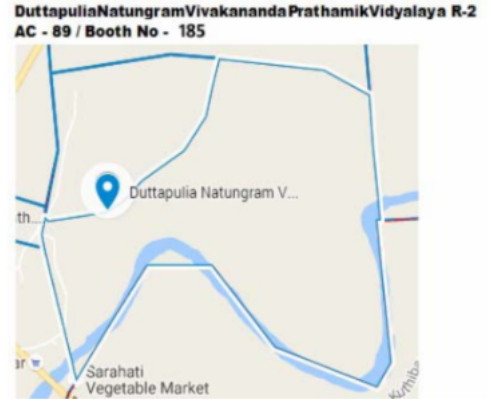

Nazri Naksha

Google Map View