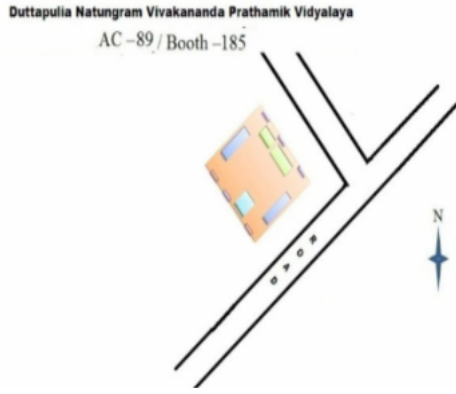

Nazri Naksha

Google Map View