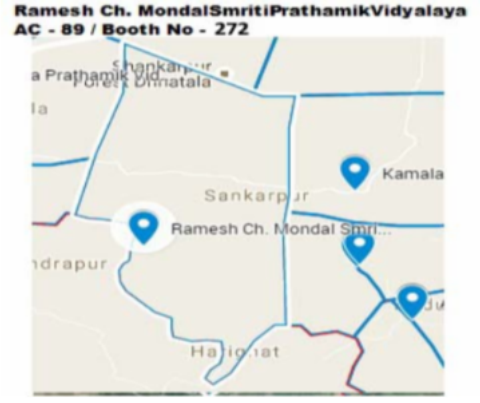

Nazri Naksha

Google Map View