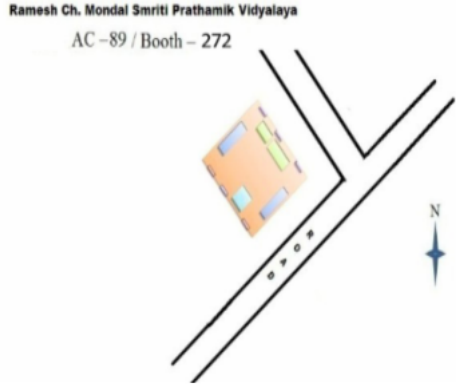

Nazri Naksha

Google Map View