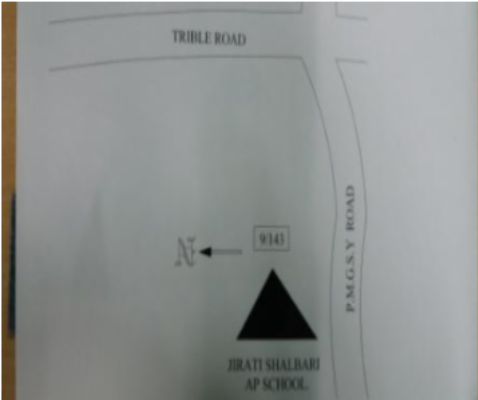

Nazri Naksha

Google Map View

Polling Station Building Front View

Polling Station Front View

Cad View

Key MAP View