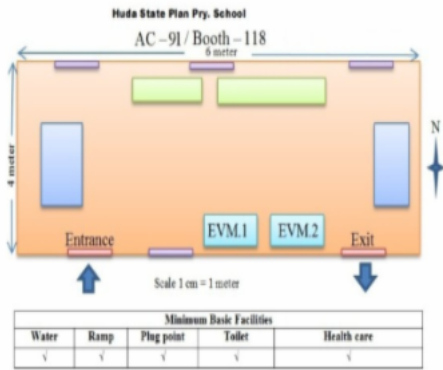

Nazri Naksha

Google Map View

Polling Station Building Front View

Polling Station Front View

Cad View

Key MAP View