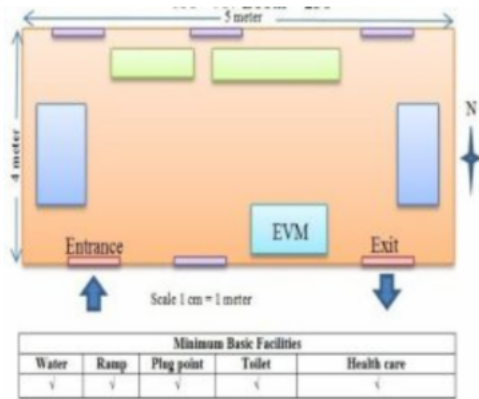

Nazri Naksha

Google Map View

Polling Station Building Front View

Polling Station Front View

Cad View

Key MAP View