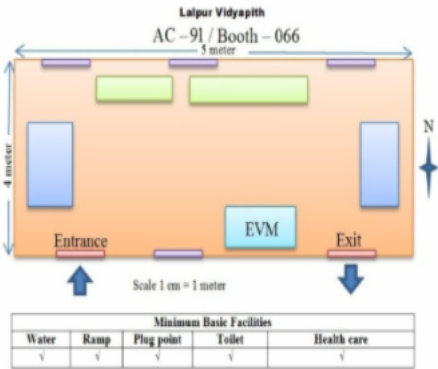

Nazri Naksha

Google Map View

Polling Station Building Front View

Polling Station Front View

Cad View

Key MAP View