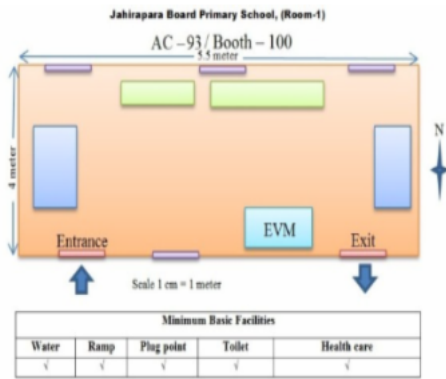

Nazri Naksha

Google Map View

Polling Station Building Front View

Polling Station Front View

Cad View

Key MAP View