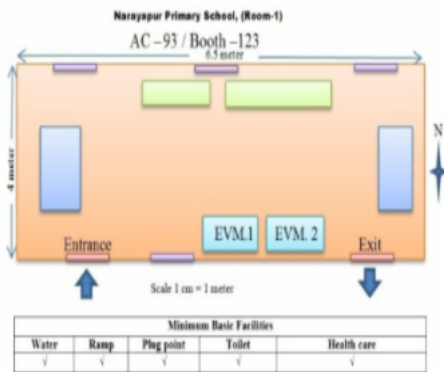

Nazri Naksha

Created by Structural Engineering Company

Google Map View

Polling Station Building Front View

Polling Station Front View

Cad View

Key MAP View