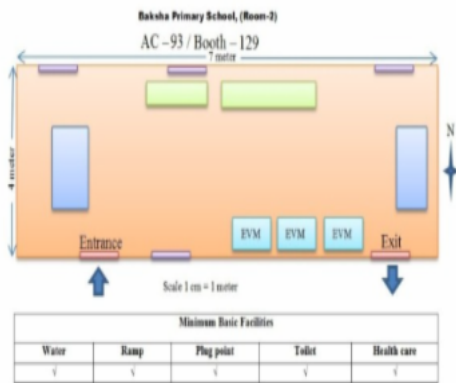

Nazri Naksha

Google Map View

Baksha Primary School, (Room-2)
AC_93 / Booth No. - 129

Polling Station Building Front View

Polling Station Front View

Cad View

Key MAP View