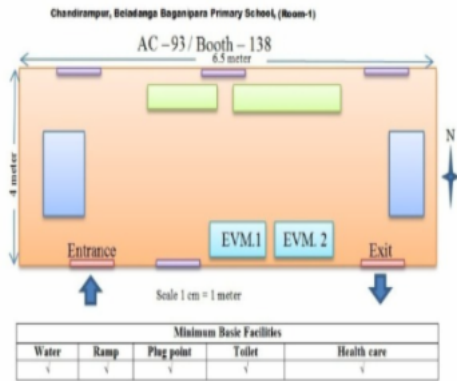

Nazri Naksha

Google Map View

Chandirampur, Beladanga Baganipara Primary School, (Room-1)
AC_93 / Booth No. - 138

Polling Station Building Front View

Polling Station Front View

Cad View

Key MAP View