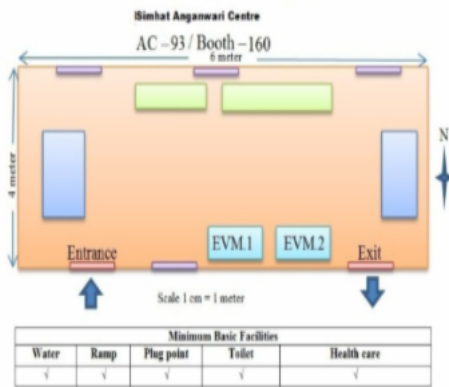

Nazri Naksha

Google Map View

Polling Station Building Front View

Polling Station Front View

Cad View

Key MAP View