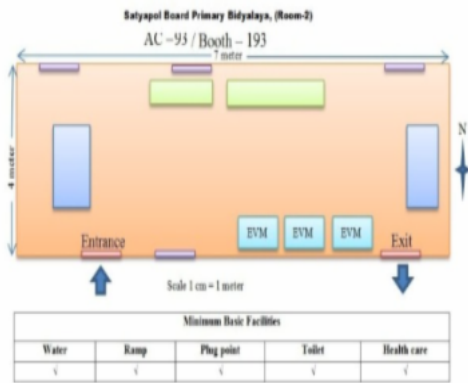

Nazri Naksha

Created by: Structural Engineering Company

Google Map View

Satyapol Board Primary Bidyalaya, (Room-2)
AC_93 / Booth No. - 193

Polling Station Building Front View

Polling Station Front View

Cad View

Key MAP View