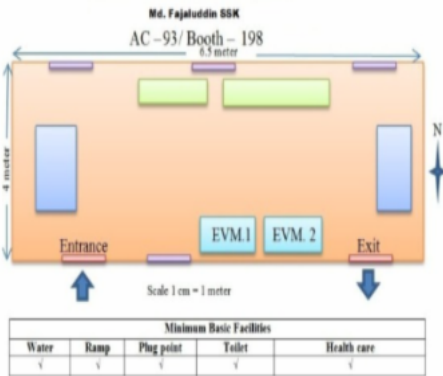

Nazri Naksha

Google Map View

Polling Station Building Front View

Polling Station Front View

Cad View

Key MAP View