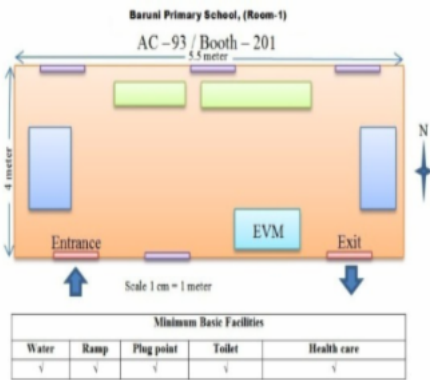

Nazri Naksha

Google Map View

Polling Station Building Front View

Polling Station Front View

Cad View

Key MAP View