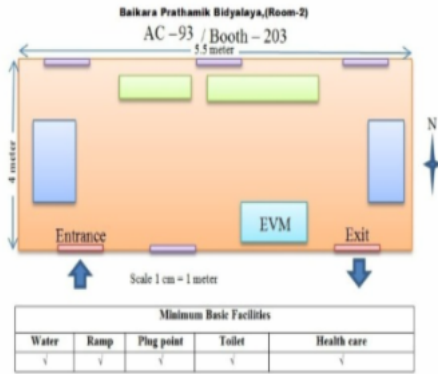

Nazri Naksha

Downloaded by: [illegible]

Google Map View

Baikara Prathamik Bidyalaya,(Room-2)
AC_93 / Booth No. - 203

Polling Station Building Front View

Polling Station Front View

Cad View

Key MAP View