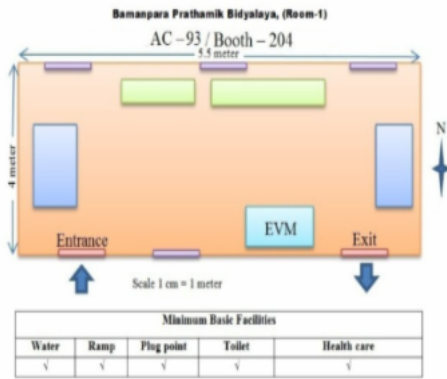

Nazri Naksha

Created by Universal Cadastres Computer

Google Map View

Polling Station Building Front View

Polling Station Front View

Cad View

Key MAP View