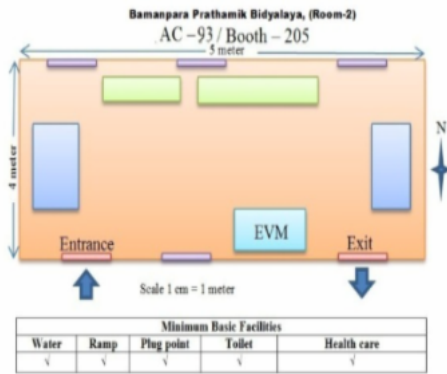

Nazri Naksha

Created by Universal Computing Company

Google Map View

Bamanpara Prathamik Bidyalaya, (Room-2)
AC_93 / Booth No. - 205

Polling Station Building Front View

Polling Station Front View

Cad View

Key MAP View