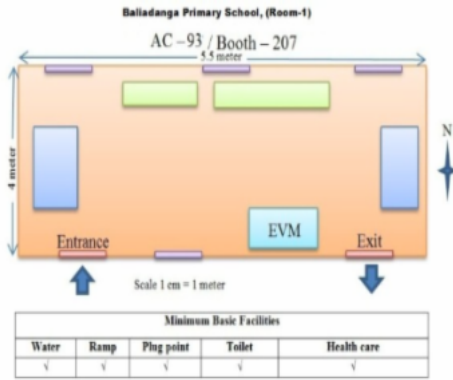

Nazri Naksha

Google Map View

Polling Station Building Front View

Polling Station Front View

Cad View

Key MAP View