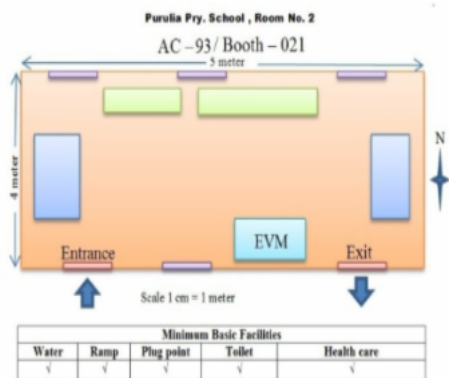

Nazri Naksha

Google Map View

Polling Station Building Front View

Polling Station Front View

Cad View

Key MAP View