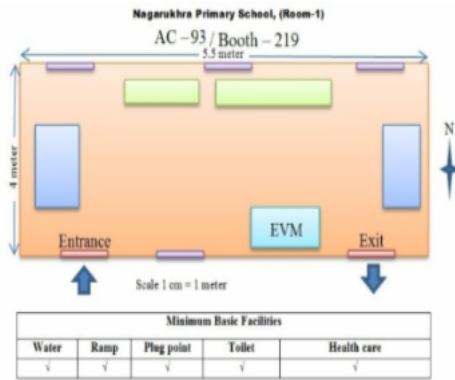

Nazri Naksha

Google Map View

Polling Station Building Front View

Polling Station Front View

Cad View

Key MAP View