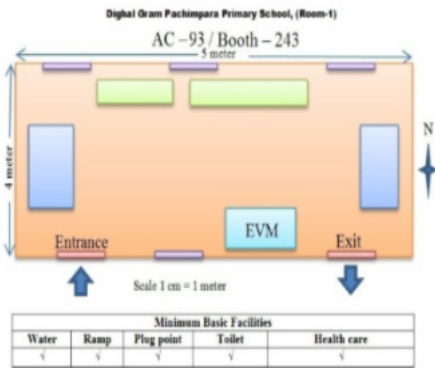

Nazri Naksha

Created by: [illegible]

Google Map View

Dighal Gram Pachimpara Primary School,
(Room-1)
AC_93 / Booth No. - 243

Polling Station Building Front View

Polling Station Front View

Cad View

Key MAP View